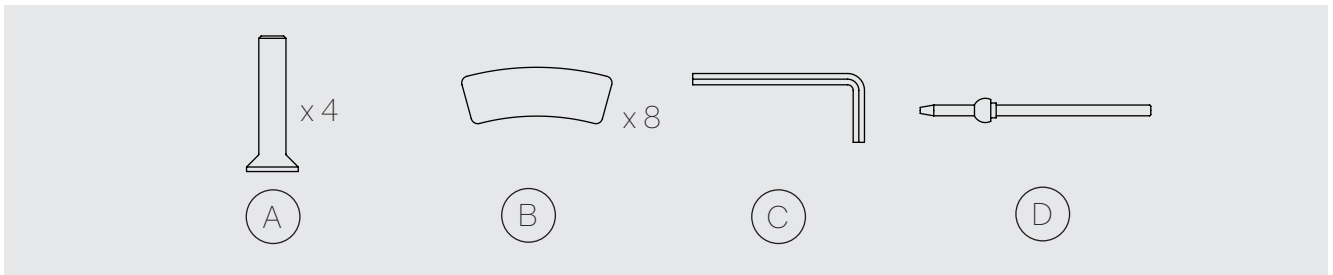

Varier® Eight with gaslift

Please turn the cylinder and push it all the way down

Before use, please move the gas lift up and down, while sitting on the chair.